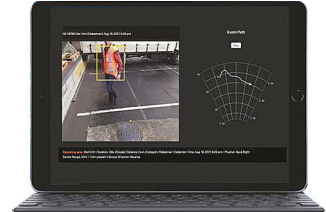

### Affordable and Easy to install

Auto electrician install. DIY settings with free app. No IT integration

## | SEEN Safety IRIS 860 sensor

- 60°h x 45°v detection area
- 1.2 – 8 metre detection range
- 94dB audible alert for driver and pedestrian
- IP67 designed for outdoor use
- Shock and vibration resistant
- Class 1 eye safe infrared laser
- No RF interference issues
- Maintenance free
- Multiple sensors can work together

## | SEEN Insight: A Smart Safety Subscription

Want first insight into the frequency and context of people in critical risk zones? SEEN Insight is an optional subscription that analyses the data for you, allowing you to carry out better workplace planning to mitigate risks. For use with the IRIS-i Camera Pack.